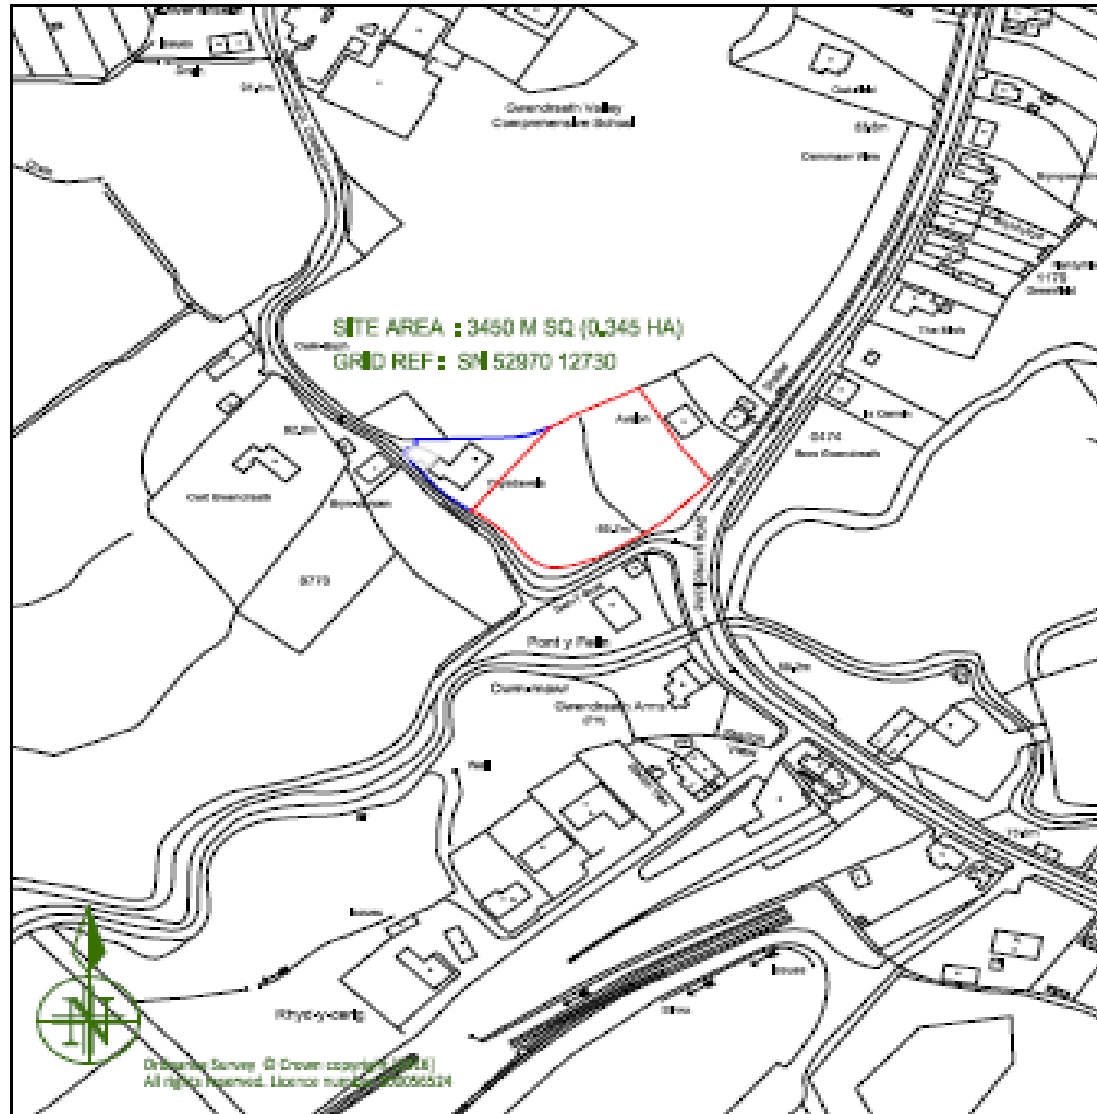

***Y PWYLLGOR
CYNLLUNIO***

**PLANNING
COMMITTEE**

29 MEHEFIN 2017

29 JUNE 2017

***RHANBARTH Y
GORLLEWIN***

**AREA
WEST**

***CEISIADAU YR ARGYMHELLIR EU
BOD YN CAEL EU CYMERADWYO***

**APPLICATIONS RECOMMENDED
FOR APPROVAL**

W/34603

W/34603

Location Plan

W/34603

Site Layout Plan

W/34603

Aerial Photograph

W/34603